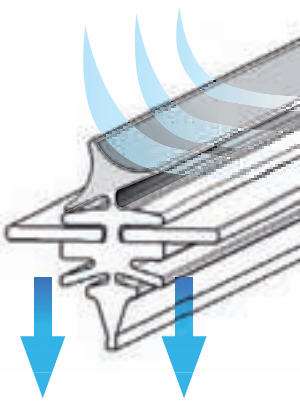

VGS Technology™