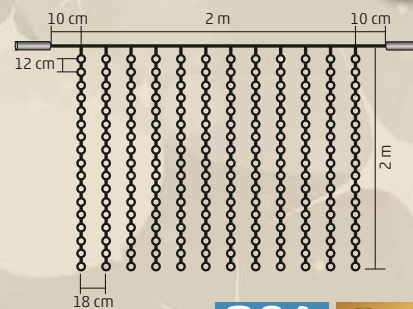

204
LEDs **2x2**
meters

KSI SERIES

KÜL- ÉS BELTÉRI

LED-ES SOROLHATÓ FÉNYFÜZÉR

- sorolható a Somogyi Elektronik által forgalomba hozott KSI, KSF, KSH termékekkel
- külön megvásárolható tartozékok: KTT, KTT 5, KSH 5, KSH 2
- tápellátás: 230 V~

KSI 100/WW - 100 db melegfehér LED
KSI 100/WH - 100 db hidegfehér LED

100
LEDs **10**
meters

KSI 200/WW - 200 db melegfehér LED
KSI 200/WH - 200 db hidegfehér LED

200
LEDs **20**
meters