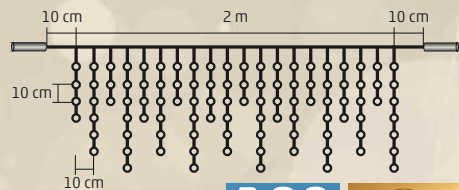

KSF 100/WH - 100 db hidegfehér LED
KSF 100/WW - 100 db melegfehér LED

100
LEDs **2**
meters

KSF 200/WH - 200 db hidegfehér LED
KSF 200/WW - 200 db melegfehér LED

200
LEDs **4**
meters

KSF 204/WH - 204 db hidegfehér LED
KSF 204/WW - 204 db melegfehér LED