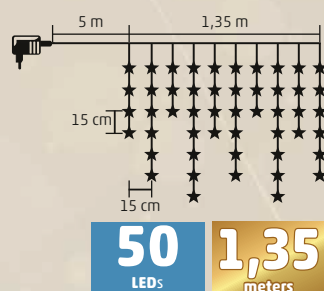

LED-ES CSILLAG FÉNYFÜGGÖNY

- 50 db hidegfehér LED
- 50 db 5 cm-es csillag
- állófényű, de minden füzérben a legalsó csillag villog
- tápellátás: beltéri hálózati adapter