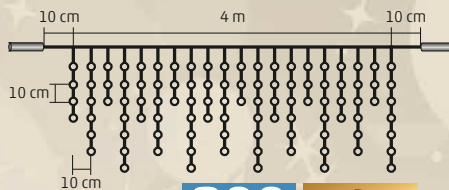

KSF 100/WH - 100 db hidegfehér LED
KSF 100/WW - 100 db melegfehér LED

100
LEDs **2**
meters

KSF 200/WH - 200 db hidegfehér LED
KSF 200/WW - 200 db melegfehér LED

200
LEDs **4**
meters

KSF 204/WH - 204 db hidegfehér LED
KSF 204/WW - 204 db melegfehér LED